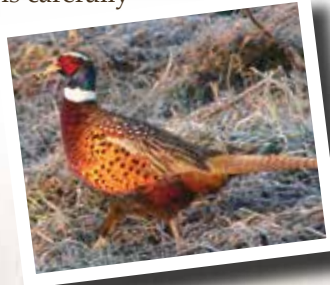

Top Gun Hunting Ranch is located in the middle of legendary South Dakota pheasant ground. Good people, great food and a top quality hunt... memories to last a lifetime.

"Your home away from home while Hunting"

It begins with the land...

Hunting is a dynamic interaction with the land and it's bounty. The best hunts will only happen on the best land which is found in abundance at Top Gun. Set in a gently rolling topography thoughtfully planted for optimum hunting, corn, milo, treebelts, food plots, switch-grass and bottom lands create the perfect haven for pheasants. Sloughs and permanent wetlands meander through premier waterfowl country and weave through the picturesque beauty of unspoiled dakota farm country.

Located in the legendary "Pheasant Belt" of South Dakota, Top Gun offers quantity, 3200 acres total with over 2300 acres in preserve, and more importantly quality. The tough wily Ringneck pheasant is naturally abundant in Top Gun country. This native bird population is carefully augmented throughout the season with elected stock to assure high bird densities.